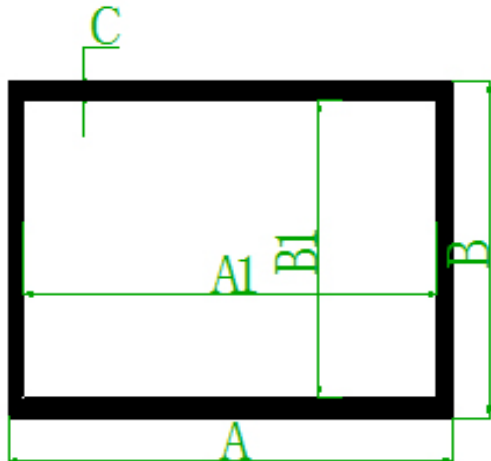

Aeon AUHD Series Dimensions Table

Model Number	Diag. Size	Aspect Ratio	Frame Width (A)	View Width (A1)	Acoustic Area Width (A2)	Frame Height (B)	View Height (B1)	Acoustic Area Height (B2)	Frame Width (C)	Frame Depth (D)
Unit: Inches										
AR100H2-AUHD	100"	16:9	88.1	87.2	82.8	50.0	49.0	44.7	0.5	1.0
AR120H2-AUHD	120"	16:9	104.9	103.9	99.6	59.1	58.2	53.9	0.5	1.0
AR135H2-AUHD	135"	16:9	118.6	117.7	113.3	67.1	66.2	61.8	0.5	1.0
AR150H2-AUHD	150"	16:9	131.7	130.7	126.3	74.5	73.5	69.1	0.5	1.0
Unit: mm										
AR100H2-AUHD	100"	16:9	2238	2214	2104	1269	1245	1135	12	25
AR120H2-AUHD	120"	16:9	2664	2640	2530	1502	1478	1368	12	25
AR135H2-AUHD	135"	16:9	3013	2989	2877	1705	1681	1569	12	25
AR150H2-AUHD	150"	16:9	3345	3321	3209	1892	1868	1756	12	25

Note: Data Error ±1"

The listed measurements are for general reference only. Please contact Elite Screens to verify product design and dimensions before attempting to integrate its products with any structural or furniture modification. Although a manufacturer may offer product advice, it may be taken or disregarded at the integrator's discretion. Elite Screens will not be held responsible or be otherwise liable for faulty installations.

Back of Screen